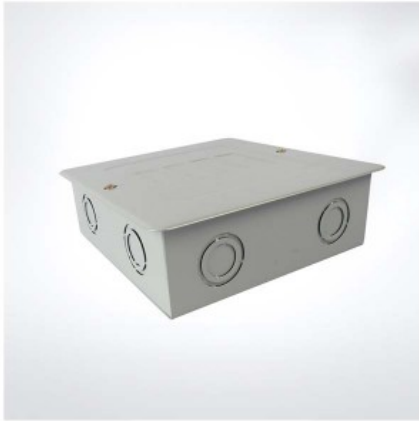

AMLS-4 Wholesale 4 way residential plug in distribution board load center box cover

LOAD CENTER

PROFESSIONAL MANUFACTURE

Durable quality

Free samples

Best service

PRODUCT PARAMETERS

Specification	Rated Voltage:120/240V Material:Steel sheet of up to 0.8-1.2 thickness,4way,Surface type
---------------	--