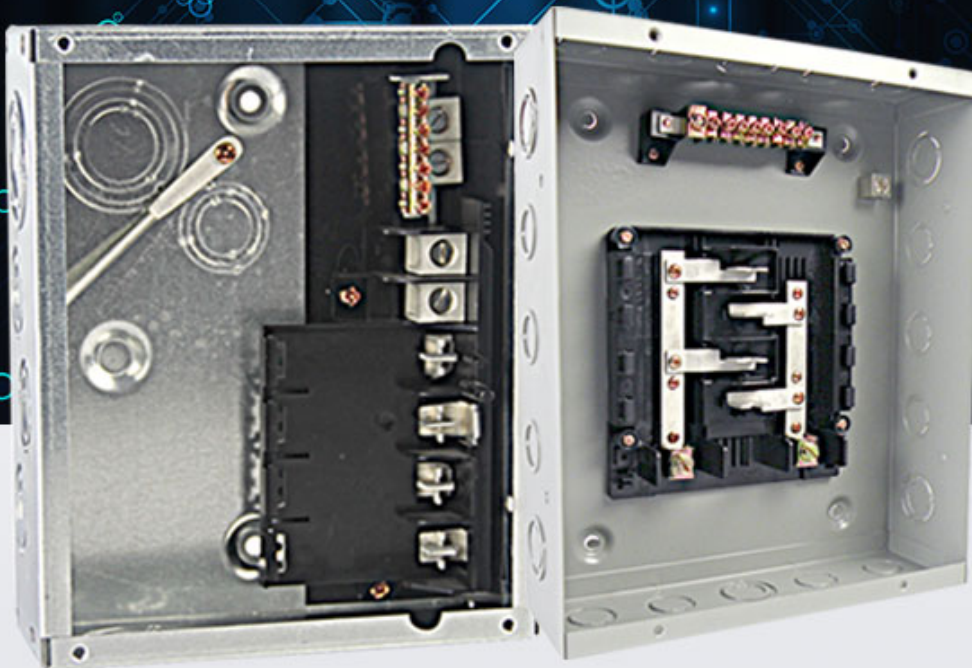

AMLS-4 Wholesale 4 way residential plug in distribution board load center box cover

LOAD CENTER

PROFESSIONAL MANUFACTURE

Durable quality

Free samples

Best service

PRODUCT PARAMETERS

Specification	Rated Voltage:120/240V Material:Steel sheet of up to 0.8-1.2 thickness,4way,Surface type
---------------	--