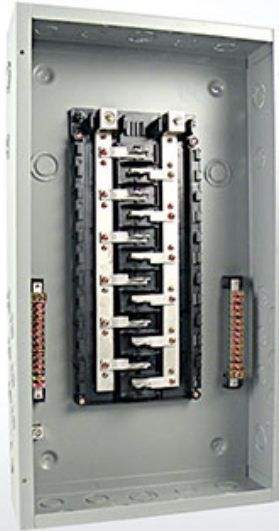

PRODUCT DETAIL

ADVANTAGES MATERIAL

FLUSH AND SURFACE
MOUNTED DESIGN