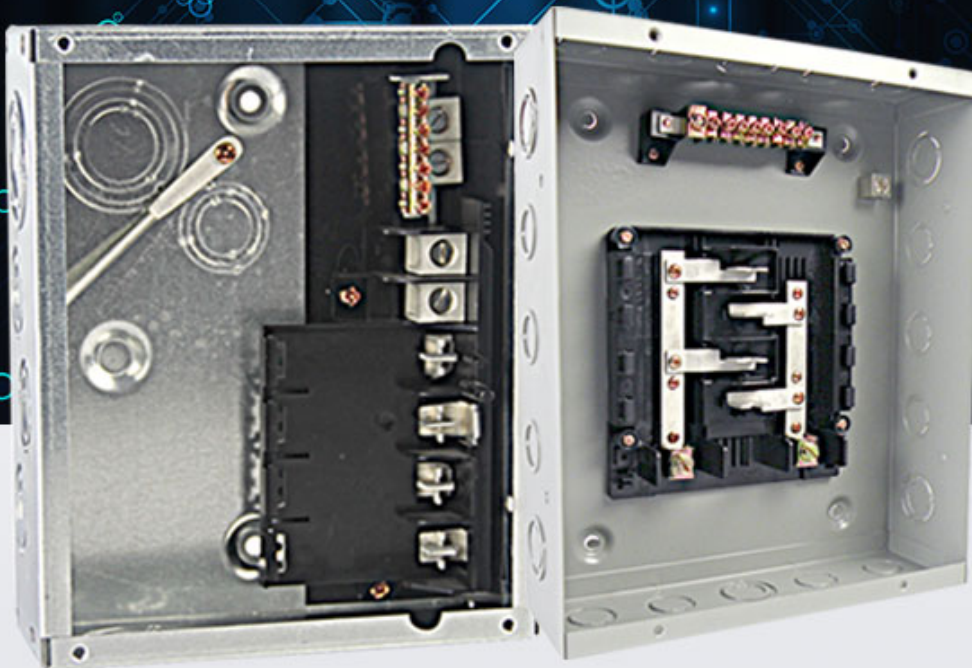


AME1-24125-F Meto motor protection 120/240v 24 way rectangle economy tye load center

LOAD CENTER

PROFESSIONAL MANUFACTURE

Durable quality

Free samples

Best service

Specification	Rated Voltage:120/240V Material:Steel sheet of up to 0.8-1.2 thickness,24way,Flush type
MOQ	200pcs
Price	Depend on steel sheet thickness and inner part materials