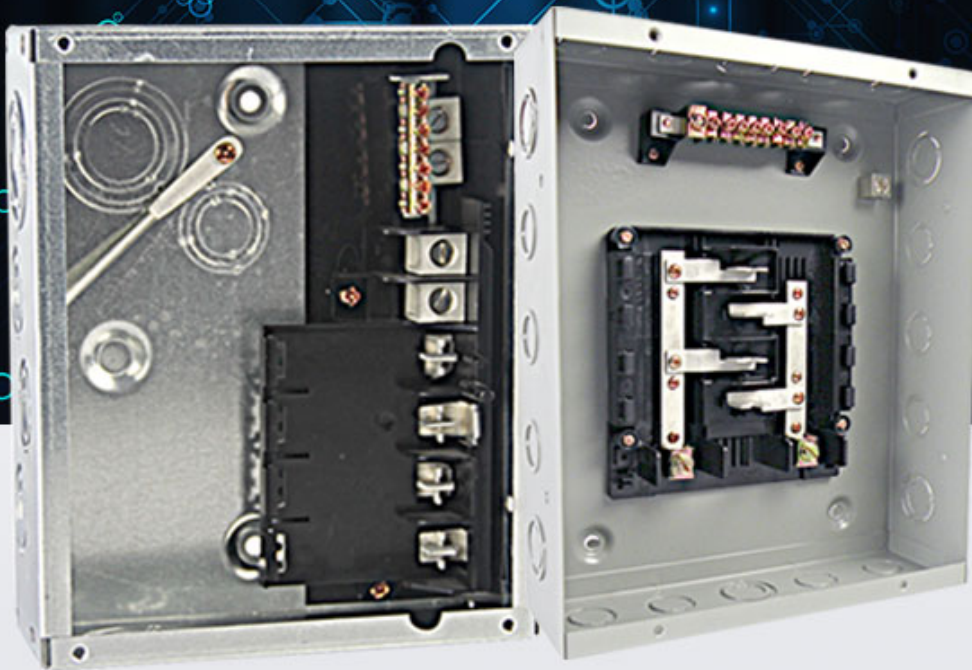


AME1-02125-S New Original metal electrical residential 2 way outdoor tye load center panel board

LOAD CENTER

PROFESSIONAL MANUFACTURE

Durable quality

Free samples

Best service

Specification	Rated Voltage:120/240V Material:Steel sheet of up to 0.8-1.2 thickness,2way,Surface type
MOQ	200pcs
Price	Depend on steel sheet thickness and inner part materials