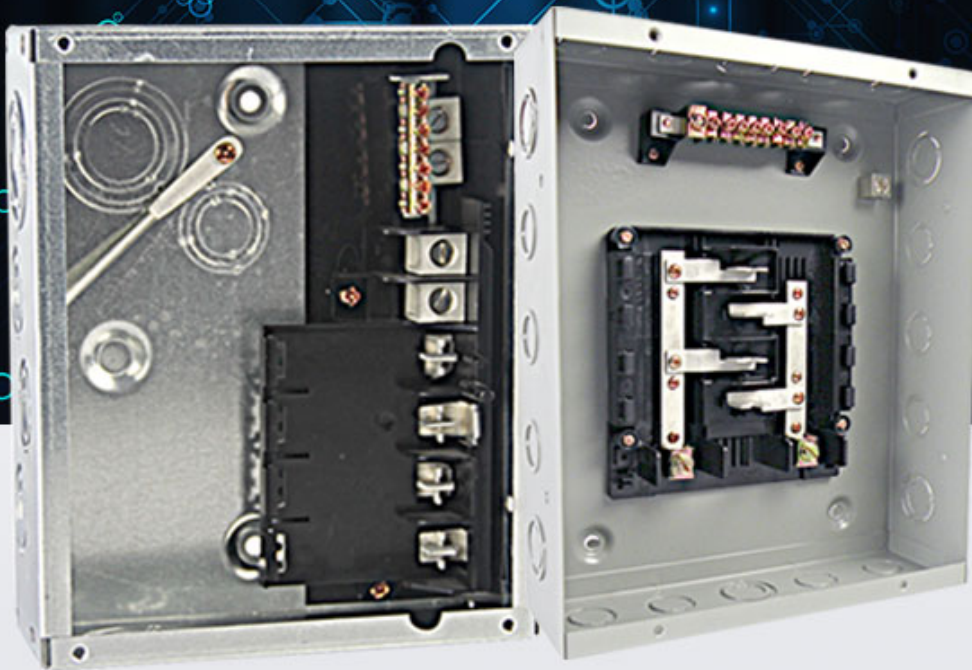


AME1-02125-F-I New Design electrical 2 way 120/240v generator modular enclosure load center distribution box outdoor

LOAD CENTER

PROFESSIONAL MANUFACTURE

Durable quality

Free samples

Best service

Specification	Rated Voltage:120/240V Material:Steel sheet of up to 0.8-1.2 thickness,2way,Flush type
MOQ	200pcs
Price	Depend on steel sheet thickness and inner part materials